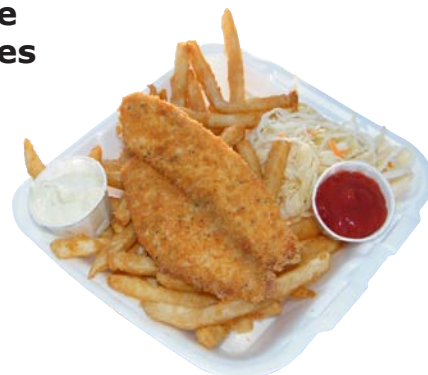

Lykn Sides

French Fries	3.00 / 5.50
Potato Wedges	3.00 / 5.50
Lykn Gravy	1.15 / 2.25
Rice of the Day	4.95 / 7.50
Noodle of the Day	5.50 / 8.50
Green or Yellow Plantain	2.50 / 4.50
Salad of the Day	2.99 / 5.50

Beverages

Assorted Pop (cans)	1.25
Solo® Soft Drinks	1.99 / 2.25
Bottled Water	1.25

PRICES SUBJECT TO CHANGE. TAXES EXTRA.

Come Visit Lykn Chicken & See Our Daily Special Offers

7460 Airport Road, Unit A, Mississauga

905-676-8181